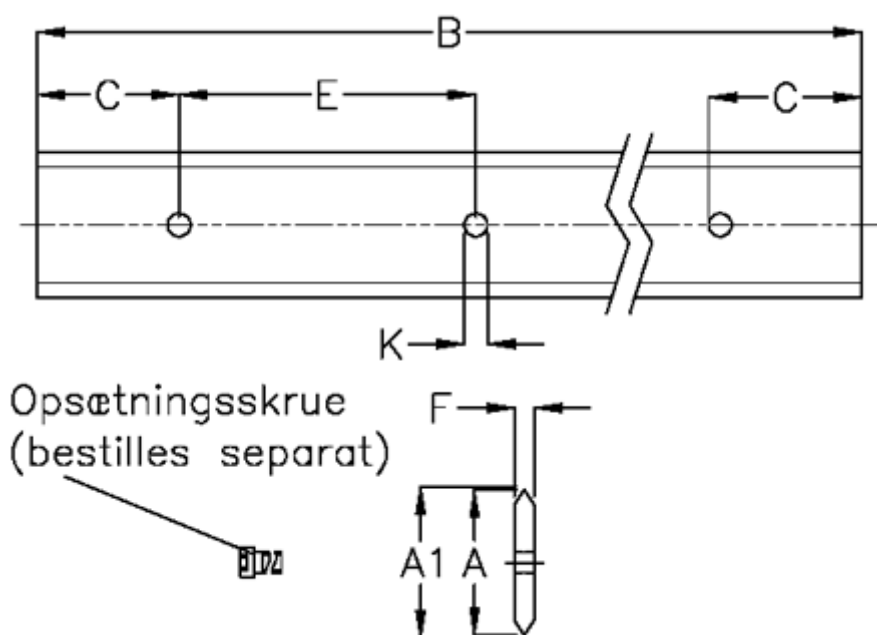

Data Sheet

Article number: 059122716

Description: Hepco SL2 spacer slide
SS S 25-716

Measures

| | | | |
|-------------|---------|----------------|-------|
| A | = 25 | K | = 7.0 |
| A1 | = 25.81 | Weight kg/1000 | = 820 |
| B | = 716 | | |
| C | = 43.0 | | |
| E | = 90 | | |
| F | = 4.7 | | |
| For bearing | = 25 | | |
| For screw | = M6x16 | | |